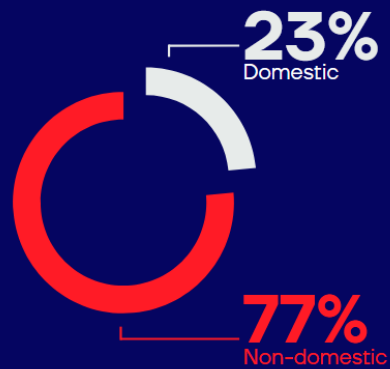

Minimum size required: 12 sq meters / approx. 130 sq feet

CLOSER LOOK AT interzum!

Origin of the approx. 60,000 visitors

Percentages of non-domestic visitors

“How much influence do you have on purchasing decisions?”