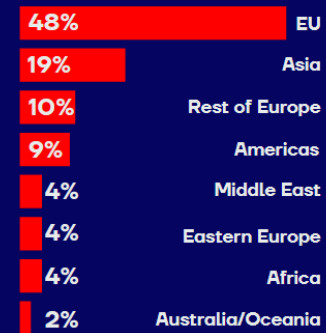

Minimum size required: 12 sq meters / approx. 130 sq feet

CLOSER LOOK AT interzum!

Origin of the approx. 60,000 visitors

Percentages of non-domestic visitors

“How much influence do you have on purchasing decisions?”